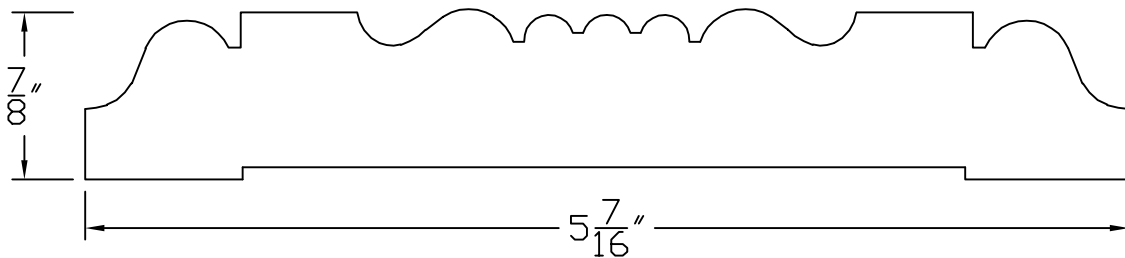

# Creative Woodworking N.W., Inc.

1036 S.E. Taylor \* Portland, Oregon 97214

Phone:(503) 230-9265 \* Fax:(503) 232-9082

www.Creativewoodworkingnw.com

CASG070

7/8" X 5 7/16"