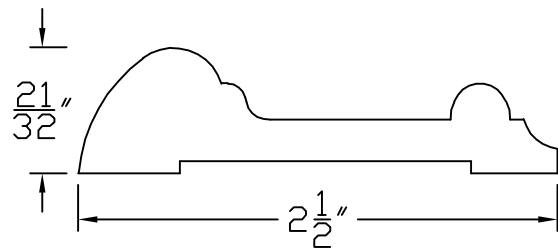

# Creative Woodworking N.W., Inc.

1036 S.E. Taylor \* Portland, Oregon 97214

Phone:(503) 230-9265 \* Fax:(503) 232-9082

www.Creativewoodworkingnw.com

CASG071

$21/32$ " X  $2\ 1/2$ "