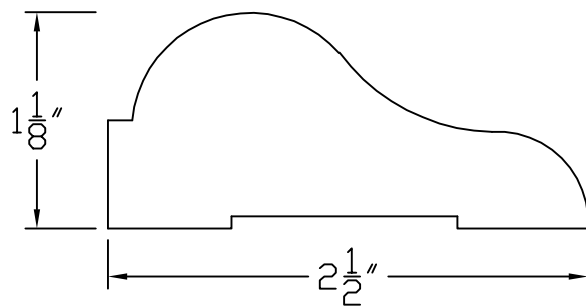

# Creative Woodworking N.W., Inc.

1036 S.E. Taylor \* Portland, Oregon 97214

Phone:(503) 230-9265 \* Fax:(503) 232-9082

[www.Creativewoodworkingnw.com](http://www.Creativewoodworkingnw.com)

CASG074

1 1/8" X 2 1/2"