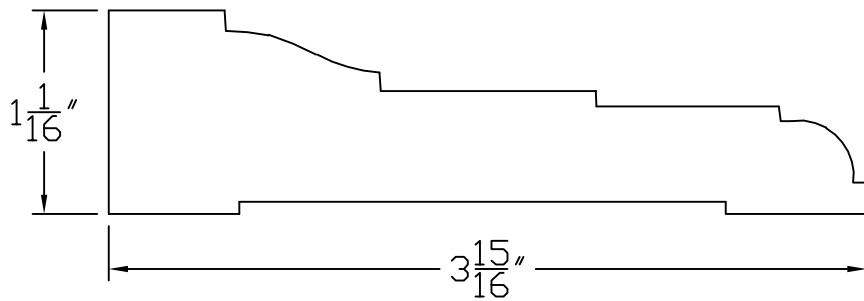

Creative Woodworking N.W., Inc.

1036 S.E. Taylor * Portland, Oregon 97214

Phone:(503) 230-9265 * Fax:(503) 232-9082

www.Creativewoodworkingnw.com

CASG075

1 1/16" X 3 15/16"