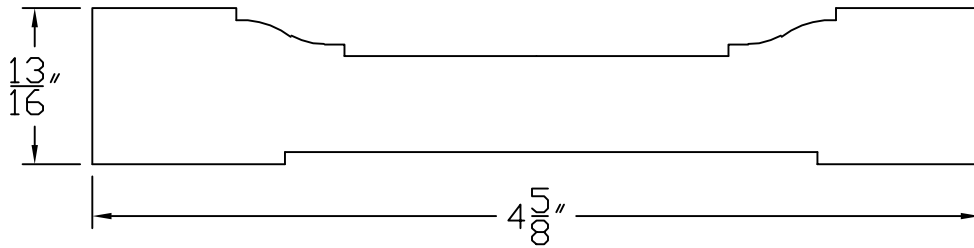

Creative Woodworking N.W., Inc.

1036 S.E. Taylor * Portland, Oregon 97214

Phone:(503) 230-9265 * Fax:(503) 232-9082

www.Creativewoodworkingnw.com

CASG078

$13/16"$ X $4\ 5/8"$