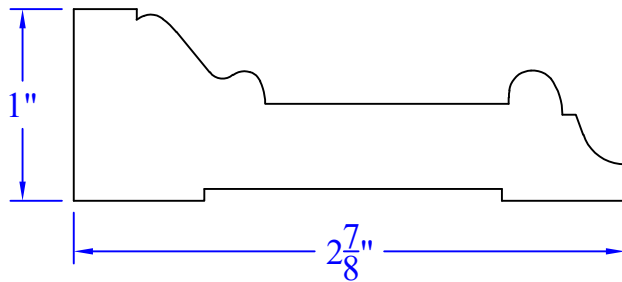

Creative Woodworking N.W., Inc.

1036 S.E. Taylor * Portland, Oregon 97214
Phone:(503) 230-9265 * Fax:(503) 232-9082
www.Creativewoodworkingnw.com

CASG079

1" x 2-7/8"