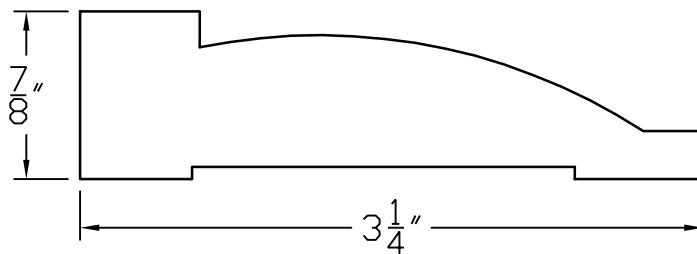

# Creative Woodworking N.W., Inc.

1036 S.E. Taylor \* Portland, Oregon 97214

Phone:(503) 230-9265 \* Fax:(503) 232-9082

[www.Creativewoodworkingnw.com](http://www.Creativewoodworkingnw.com)

CASG080  
7/8" X 3 1/4"