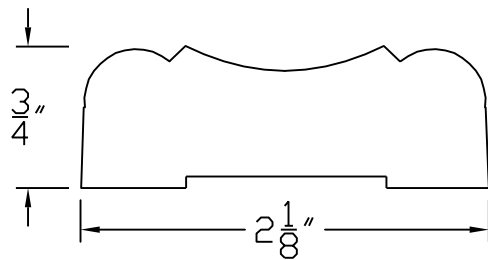

# Creative Woodworking N.W., Inc.

1036 S.E. Taylor \* Portland, Oregon 97214

Phone:(503) 230-9265 \* Fax:(503) 232-9082

[www.Creativewoodworkingnw.com](http://www.Creativewoodworkingnw.com)

CASG081

3/4" X 2 1/8"