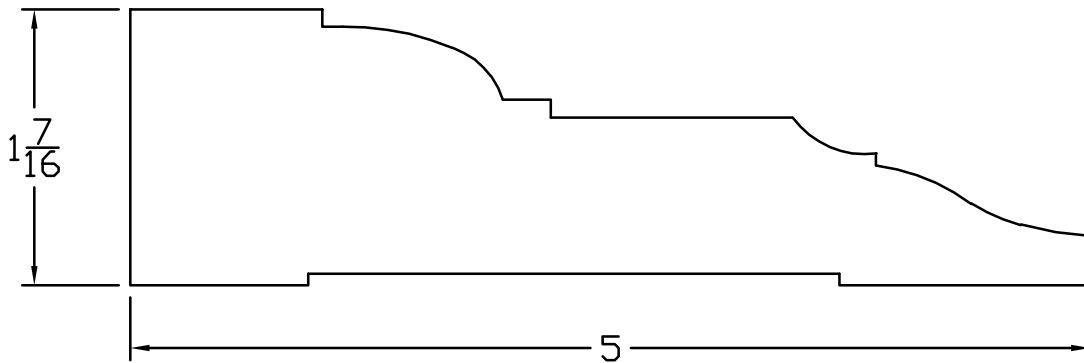

Creative Woodworking N.W., Inc.

1036 S.E. Taylor * Portland, Oregon 97214

Phone:(503) 230-9265 * Fax:(503) 232-9082

www.Creativewoodworkingnw.com

CASG082

1 7/16" X 5"