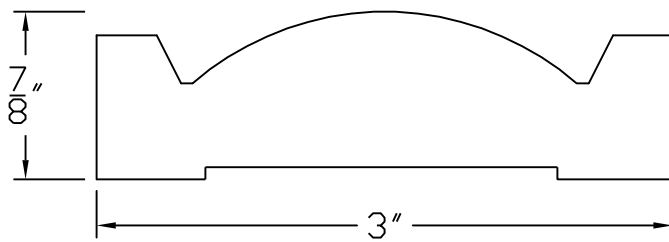

Creative Woodworking N.W., Inc.

1036 S.E. Taylor * Portland, Oregon 97214

Phone:(503) 230-9265 * Fax:(503) 232-9082

www.Creativewoodworkingnw.com

CASG086
7/8" X 3"