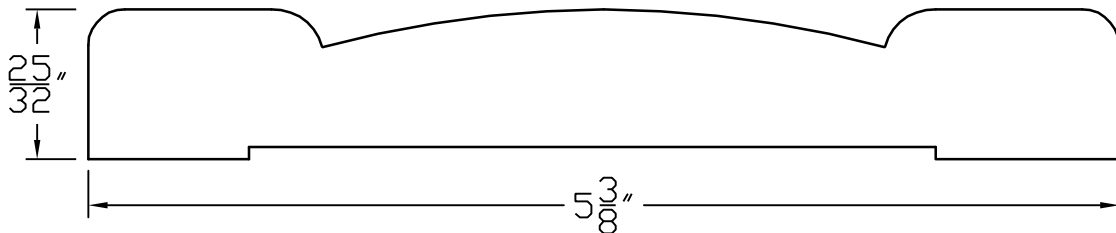

# Creative Woodworking N.W., Inc.

1036 S.E. Taylor \* Portland, Oregon 97214

Phone:(503) 230-9265 \* Fax:(503) 232-9082

www.Creativewoodworkingnw.com

CASG089

$2\frac{5}{32}$ " X  $5\frac{3}{8}$ "