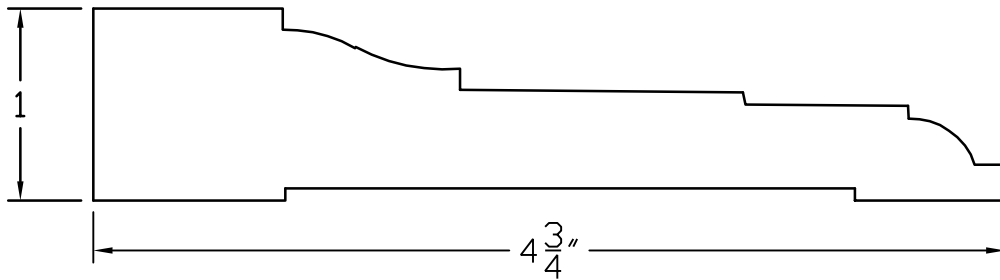

Creative Woodworking N.W., Inc.

1036 S.E. Taylor * Portland, Oregon 97214

Phone:(503) 230-9265 * Fax:(503) 232-9082

www.Creativewoodworkingnw.com

CASG093

1" X 4 3/4"