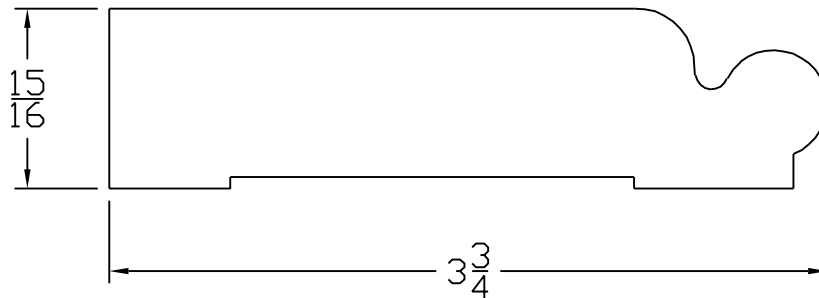

Creative Woodworking N.W., Inc.

1036 S.E. Taylor * Portland, Oregon 97214

Phone:(503) 230-9265 * Fax:(503) 232-9082

www.Creativewoodworkingnw.com

CASG094

15/16" X 3 3/4"