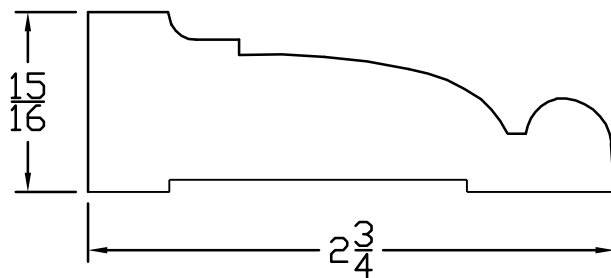

Creative Woodworking N.W., Inc.

1036 S.E. Taylor * Portland, Oregon 97214

Phone:(503) 230-9265 * Fax:(503) 232-9082

www.Creativewoodworkingnw.com

CASG095

15/16" X 2 3/4"