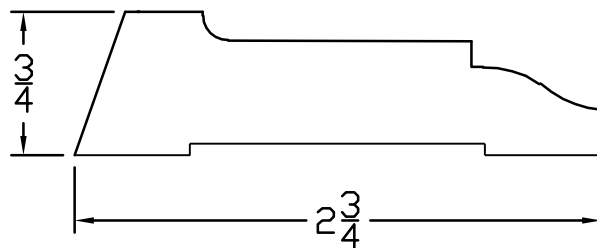

Creative Woodworking N.W., Inc.

1036 S.E. Taylor * Portland, Oregon 97214

Phone:(503) 230-9265 * Fax:(503) 232-9082

www.Creativewoodworkingnw.com

CASG096

3/4" X 2 3/4"