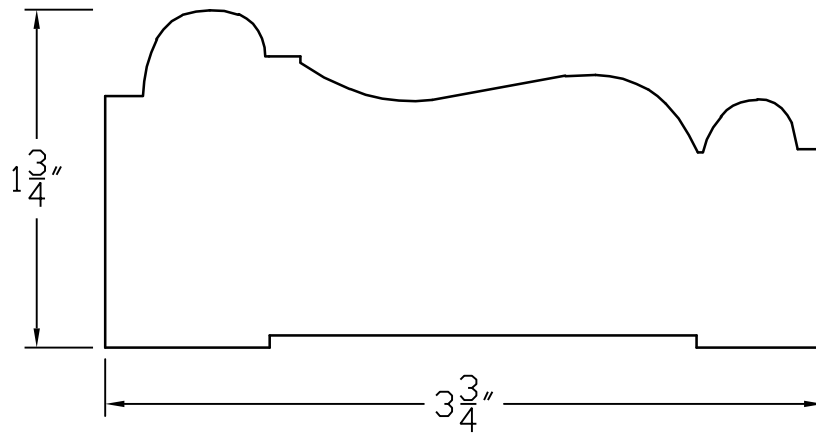

Creative Woodworking N.W., Inc.

1036 S.E. Taylor * Portland, Oregon 97214

Phone:(503) 230-9265 * Fax:(503) 232-9082

www.Creativewoodworkingnw.com

CASG097

1 3/4" X 3 3/4"