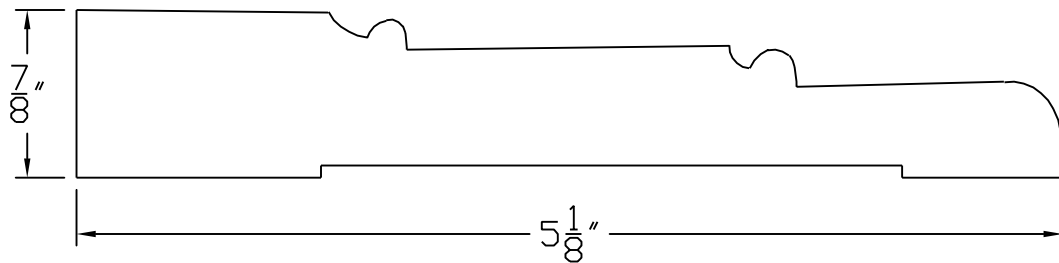

# Creative Woodworking N.W., Inc.

1036 S.E. Taylor \* Portland, Oregon 97214

Phone:(503) 230-9265 \* Fax:(503) 232-9082

[www.Creativewoodworkingnw.com](http://www.Creativewoodworkingnw.com)

CASG099

7/8" X 5 1/8"