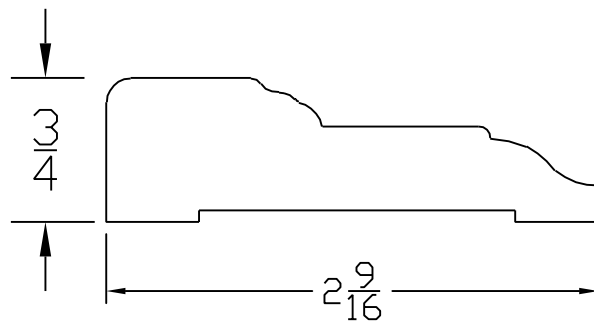

Creative Woodworking N.W., Inc.

1036 S.E. Taylor * Portland, Oregon 97214

Phone:(503) 230-9265 * Fax:(503) 232-9082

www.Creativewoodworkingnw.com

CASG100

3/4" X 2 9/16"