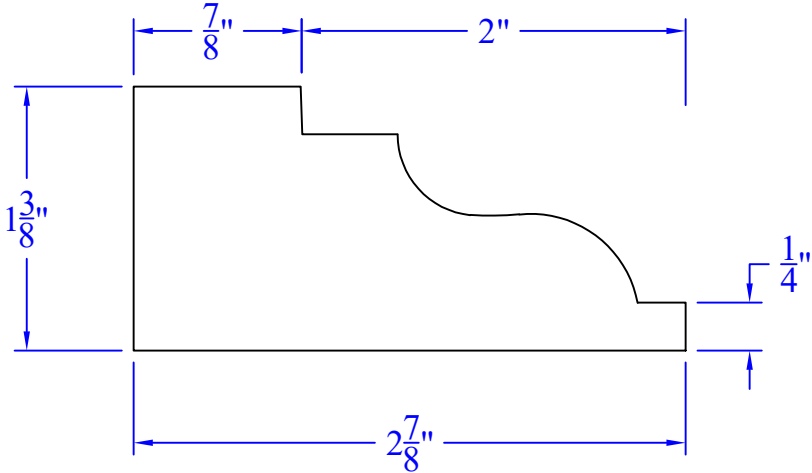

Creative Woodworking N.W., Inc.

1036 S.E. Taylor * Portland, Oregon 97214
Phone:(503) 230-9265 * Fax:(503) 232-9082
www.Creativewoodworkingnw.com

CASG1000
1-3/8" x 2-7/8"