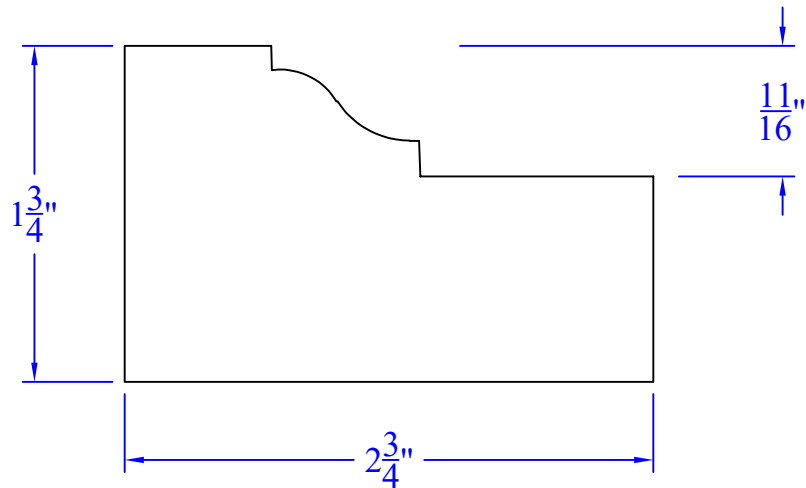

Creative Woodworking N.W., Inc.

1036 S.E. Taylor * Portland, Oregon 97214
Phone:(503) 230-9265 * Fax:(503) 232-9082
www.Creativewoodworkingnw.com

CASG1002
1-3/4" x 2-3/4"