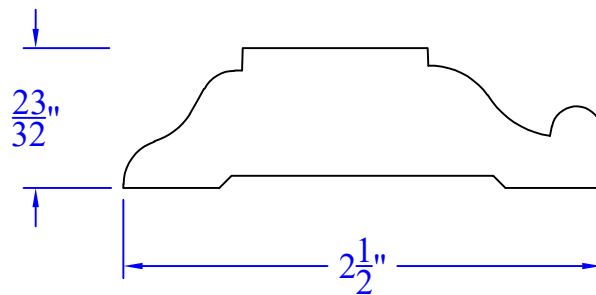

Creative Woodworking N.W., Inc.

1036 S.E. Taylor * Portland, Oregon 97214
Phone:(503) 230-9265 * Fax:(503) 232-9082
www.Creativewoodworkingnw.com

CASG1004
 $23/32$ " x $2-1/2$ "