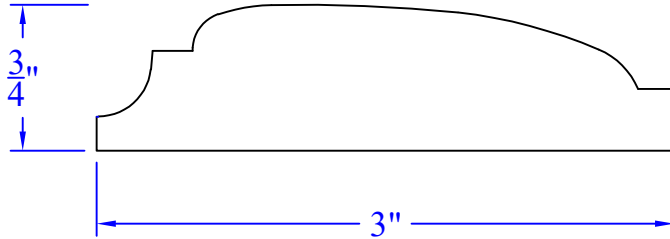

Creative Woodworking N.W., Inc.

1036 S.E. Taylor * Portland, Oregon 97214
Phone:(503) 230-9265 * Fax:(503) 232-9082
www.Creativewoodworkingnw.com

CASG1007

3/4" x 3"