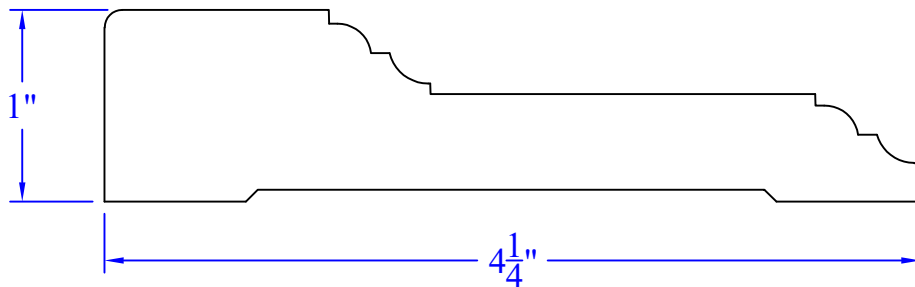

Creative Woodworking N.W., Inc.

1036 S.E. Taylor * Portland, Oregon 97214
Phone:(503) 230-9265 * Fax:(503) 232-9082
www.Creativewoodworkingnw.com

CASG1008

1" x 4-1/4"