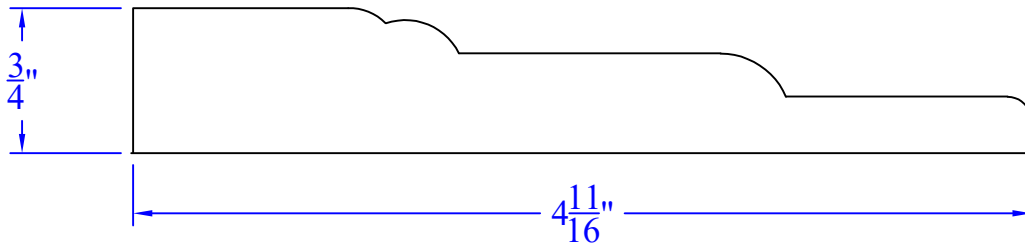

# Creative Woodworking N.W., Inc.

1036 S.E. Taylor \* Portland, Oregon 97214  
Phone:(503) 230-9265 \* Fax:(503) 232-9082  
www.Creativewoodworkingnw.com

**CASG1010**  
 **$\frac{3}{4}$ " x  $4\frac{11}{16}$ "**