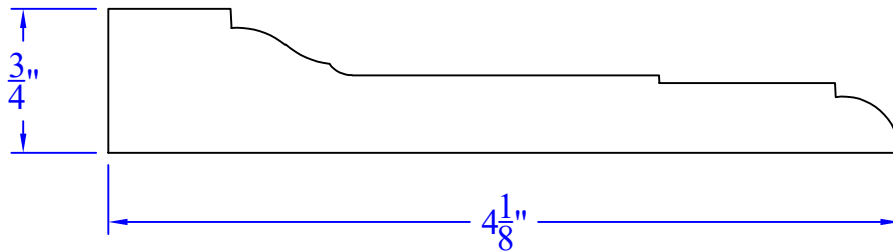

Creative Woodworking N.W., Inc.

1036 S.E. Taylor * Portland, Oregon 97214
Phone:(503) 230-9265 * Fax:(503) 232-9082
www.Creativewoodworkingnw.com

CASG1012
3/4" x 4-1/8"