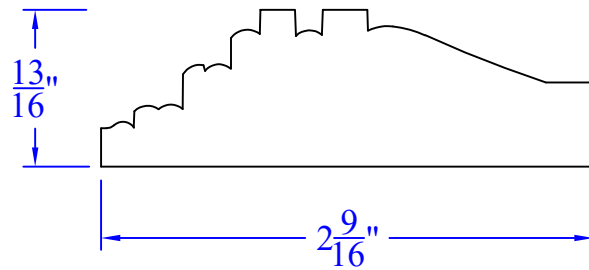

Creative Woodworking N.W., Inc.

1036 S.E. Taylor * Portland, Oregon 97214
Phone:(503) 230-9265 * Fax:(503) 232-9082
www.Creativewoodworkingnw.com

CASG1014
13/16" x 2-9/16"