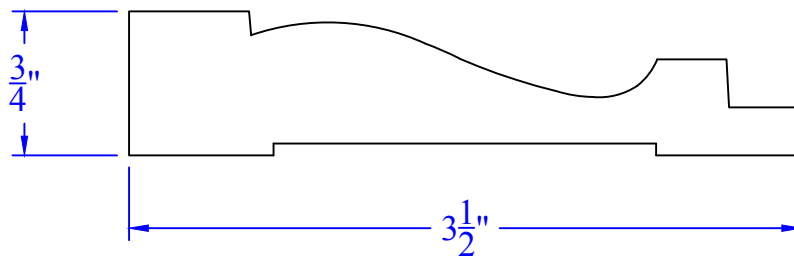

Creative Woodworking N.W., Inc.

1036 S.E. Taylor * Portland, Oregon 97214
Phone:(503) 230-9265 * Fax:(503) 232-9082
www.Creativewoodworkingnw.com

CASG102
3/4" x 3-1/2"