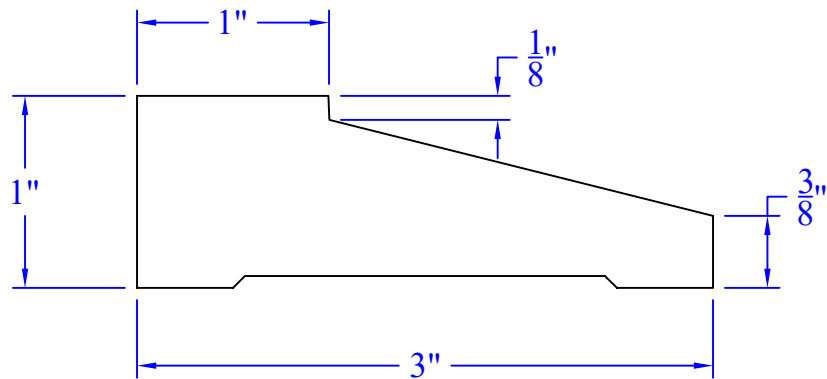

# Creative Woodworking N.W., Inc.

1036 S.E. Taylor \* Portland, Oregon 97214  
Phone:(503) 230-9265 \* Fax:(503) 232-9082  
www.Creativewoodworkingnw.com

CASG1020

1" x 3"