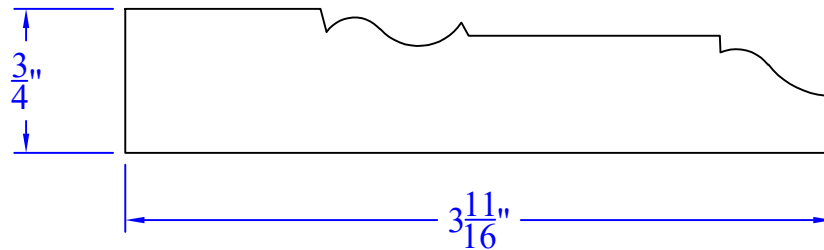

# Creative Woodworking N.W., Inc.

1036 S.E. Taylor \* Portland, Oregon 97214  
Phone:(503) 230-9265 \* Fax:(503) 232-9082  
www.Creativewoodworkingnw.com

CASG1022  
3/4" x 3-11/16"