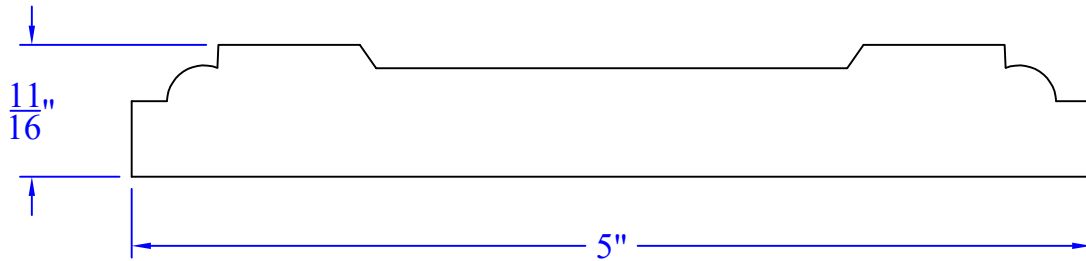

# Creative Woodworking N.W., Inc.

1036 S.E. Taylor \* Portland, Oregon 97214  
Phone:(503) 230-9265 \* Fax:(503) 232-9082  
www.Creativewoodworkingnw.com

CASG1023  
11/16" x 5"