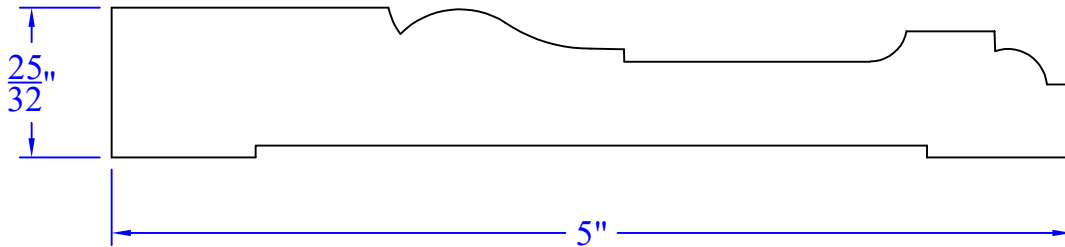

Creative Woodworking N.W., Inc.

1036 S.E. Taylor * Portland, Oregon 97214
Phone:(503) 230-9265 * Fax:(503) 232-9082
www.Creativewoodworkingnw.com

CASG1024
25/32" x 5"