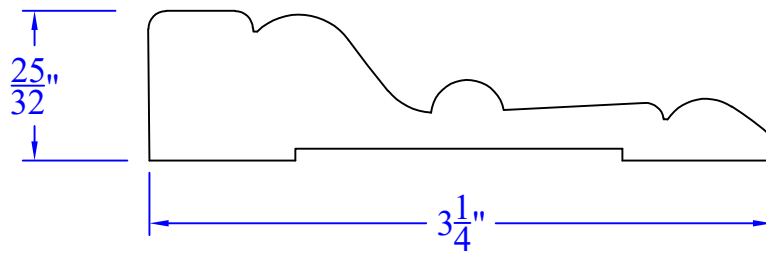

Creative Woodworking N.W., Inc.

1036 S.E. Taylor * Portland, Oregon 97214
Phone:(503) 230-9265 * Fax:(503) 232-9082
www.Creativewoodworkingnw.com

CASG1026
 $25/32$ " x $3-1/4$ "