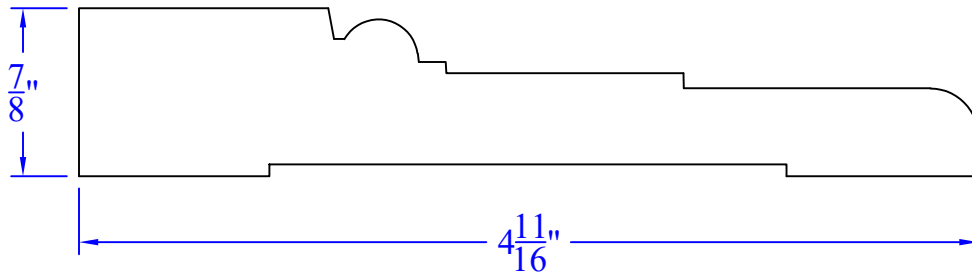

Creative Woodworking N.W., Inc.

1036 S.E. Taylor * Portland, Oregon 97214
Phone:(503) 230-9265 * Fax:(503) 232-9082
www.Creativewoodworkingnw.com

CASG1028
7/8" x 4-11/16"