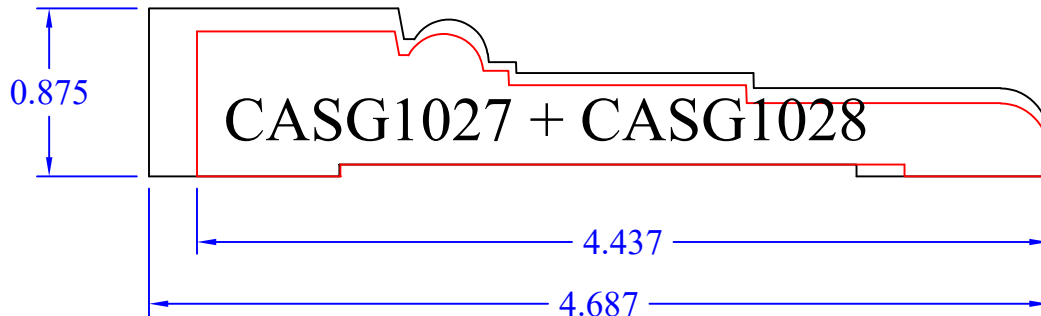

Creative Woodworking N.W., Inc.

1036 S.E. Taylor * Portland, Oregon 97214
Phone:(503) 230-9265 * Fax:(503) 232-9082
www.Creativewoodworkingnw.com

CASG1028
7/8" x 4-11/16"