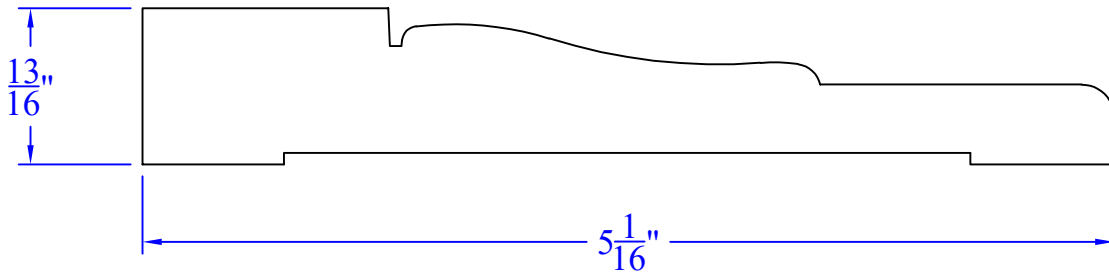

Creative Woodworking N.W., Inc.

1036 S.E. Taylor * Portland, Oregon 97214
Phone:(503) 230-9265 * Fax:(503) 232-9082
www.Creativewoodworkingnw.com

CASG1029
13/16" x 5-1/16"