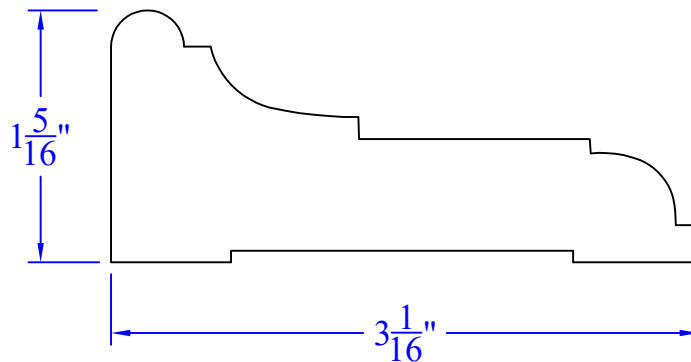

Creative Woodworking N.W., Inc.

1036 S.E. Taylor * Portland, Oregon 97214
Phone:(503) 230-9265 * Fax:(503) 232-9082
www.Creativewoodworkingnw.com

CASG1030
1-5/16" x 3-1/16"