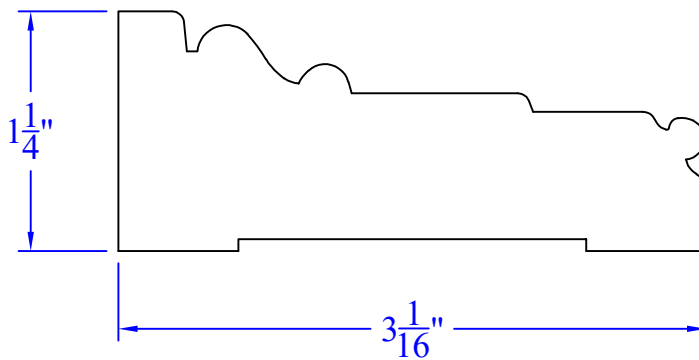

Creative Woodworking N.W., Inc.

1036 S.E. Taylor * Portland, Oregon 97214
Phone:(503) 230-9265 * Fax:(503) 232-9082
www.Creativewoodworkingnw.com

CASG1033
1-1/4" x 3-1/16"