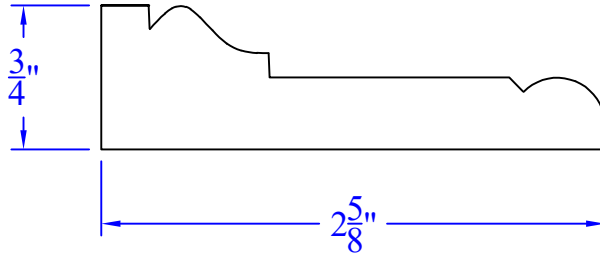

# Creative Woodworking N.W., Inc.

1036 S.E. Taylor \* Portland, Oregon 97214  
Phone:(503) 230-9265 \* Fax:(503) 232-9082  
www.Creativewoodworkingnw.com

CASG1035  
3/4" x 2-5/8"