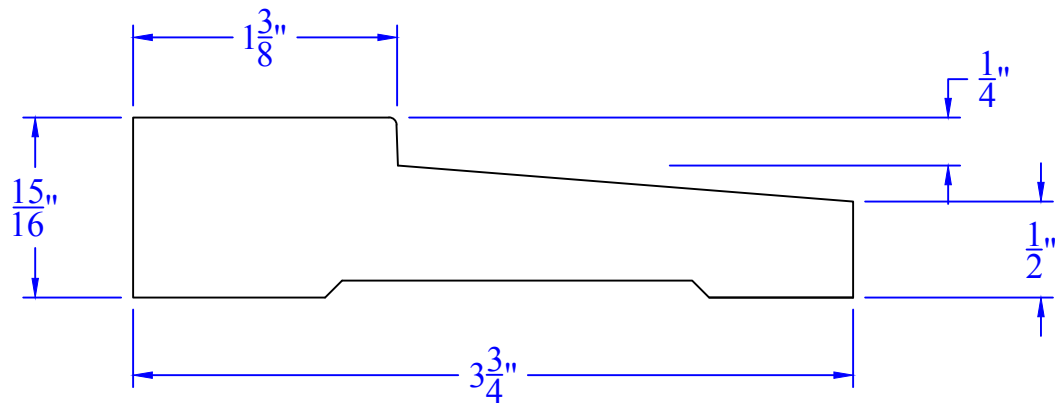

# Creative Woodworking N.W., Inc.

1036 S.E. Taylor \* Portland, Oregon 97214  
Phone:(503) 230-9265 \* Fax:(503) 232-9082  
www.Creativewoodworkingnw.com

CASG1037  
 $15/16$ " x  $3-3/4$ "