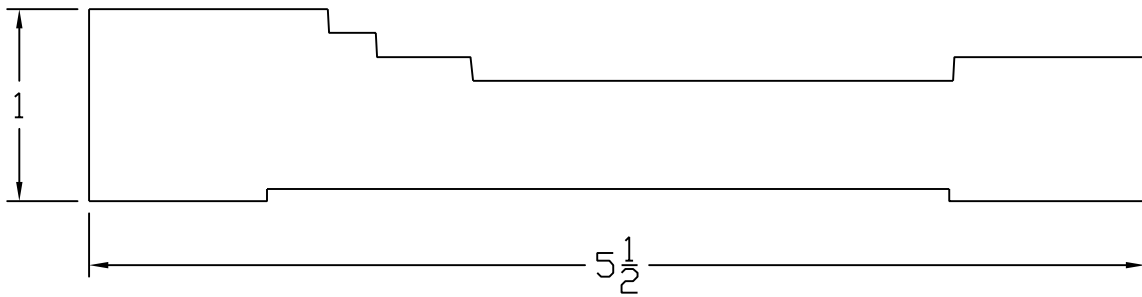

# Creative Woodworking N.W., Inc.

1036 S.E. Taylor \* Portland, Oregon 97214

Phone:(503) 230-9265 \* Fax:(503) 232-9082

[www.Creativewoodworkingnw.com](http://www.Creativewoodworkingnw.com)

CASG104  
1" X 5 1/2"