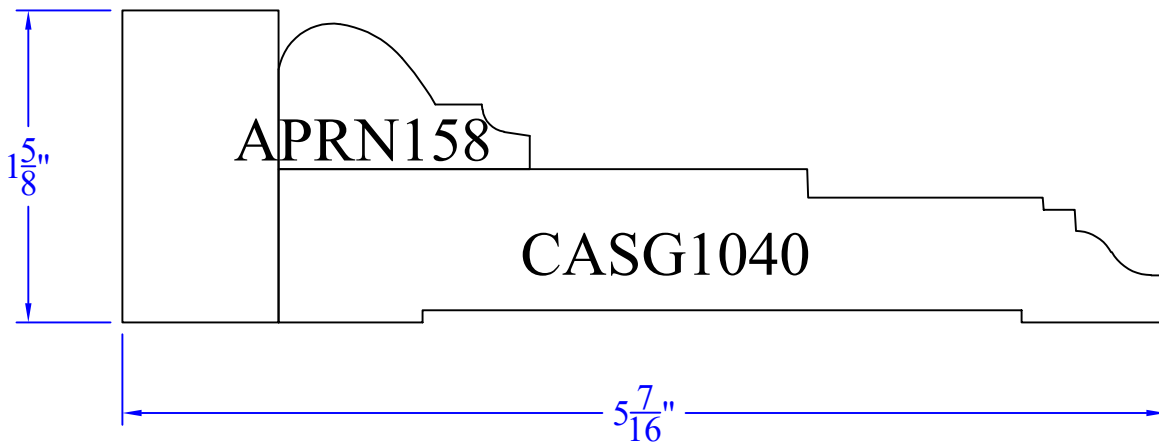

Creative Woodworking N.W., Inc.

1036 S.E. Taylor * Portland, Oregon 97214
Phone:(503) 230-9265 * Fax:(503) 232-9082
www.Creativewoodworkingnw.com

CASG1040
 $13/16" \times 4-5/8"$