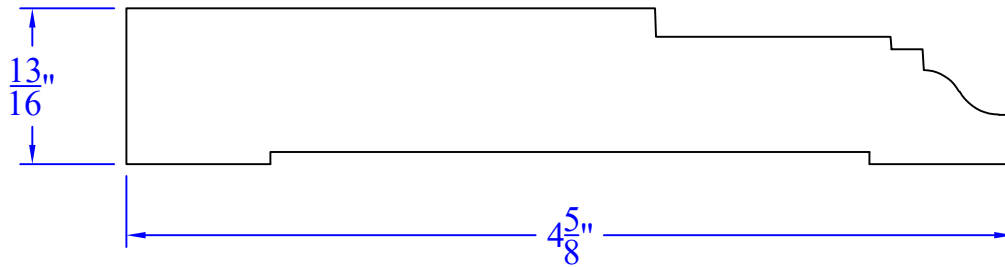

Creative Woodworking N.W., Inc.

1036 S.E. Taylor * Portland, Oregon 97214
Phone:(503) 230-9265 * Fax:(503) 232-9082
www.Creativewoodworkingnw.com

CASG1040
 $13/16" \times 4-5/8"$