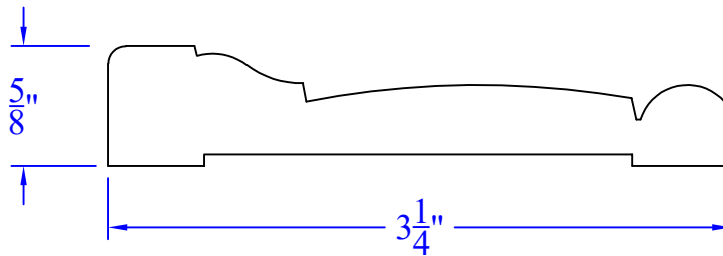

Creative Woodworking N.W., Inc.

1036 S.E. Taylor * Portland, Oregon 97214
Phone:(503) 230-9265 * Fax:(503) 232-9082
www.Creativewoodworkingnw.com

CASG1042

5/8" x 3-1/4"