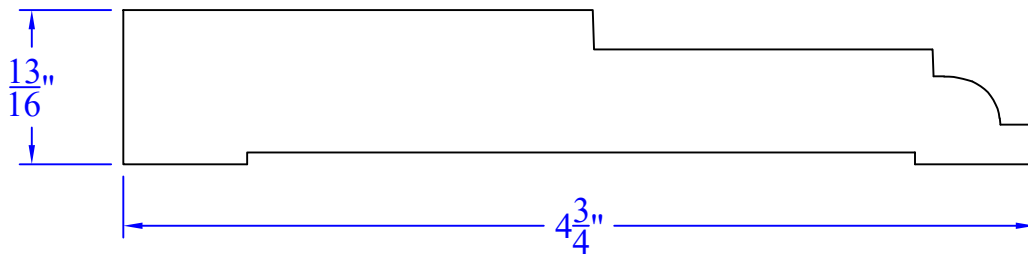

Creative Woodworking N.W., Inc.

1036 S.E. Taylor * Portland, Oregon 97214
Phone:(503) 230-9265 * Fax:(503) 232-9082
www.Creativewoodworkingnw.com

CASG1048
 $13/16"$ x $4-3/4"$