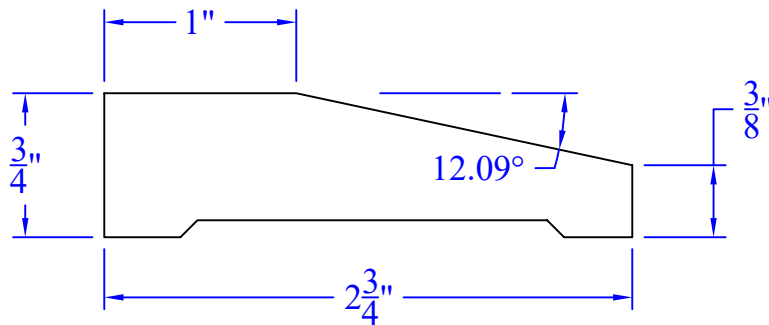

Creative Woodworking N.W., Inc.

1036 S.E. Taylor * Portland, Oregon 97214
Phone:(503) 230-9265 * Fax:(503) 232-9082
www.Creativewoodworkingnw.com

CASG1049

3/4" x 2-3/4"