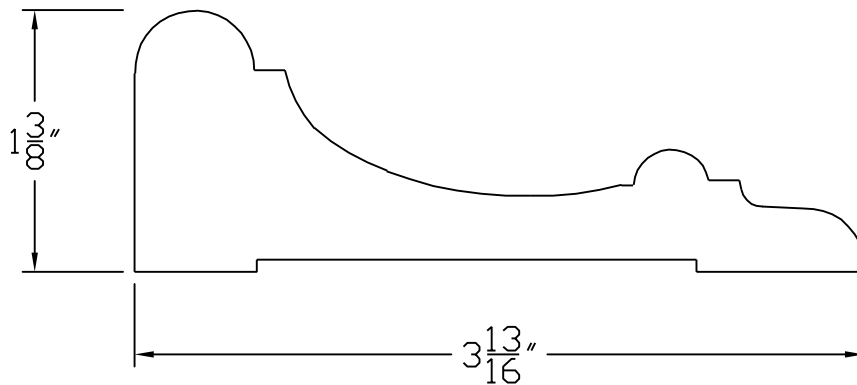

Creative Woodworking N.W., Inc.

1036 S.E. Taylor * Portland, Oregon 97214

Phone:(503) 230-9265 * Fax:(503) 232-9082

www.Creativewoodworkingnw.com

CASG105

1 3/8" X 3 13/16"