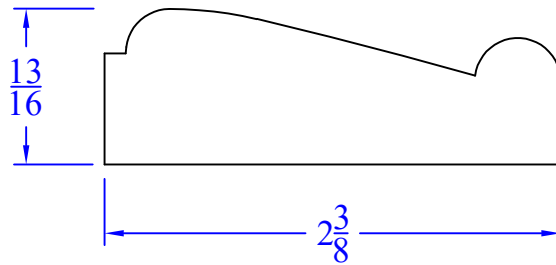

Creative Woodworking N.W., Inc.

1036 S.E. Taylor * Portland, Oregon 97214
Phone:(503) 230-9265 * Fax:(503) 232-9082
www.Creativewoodworkingnw.com

CASG1051
13/16" x 2-3/8"