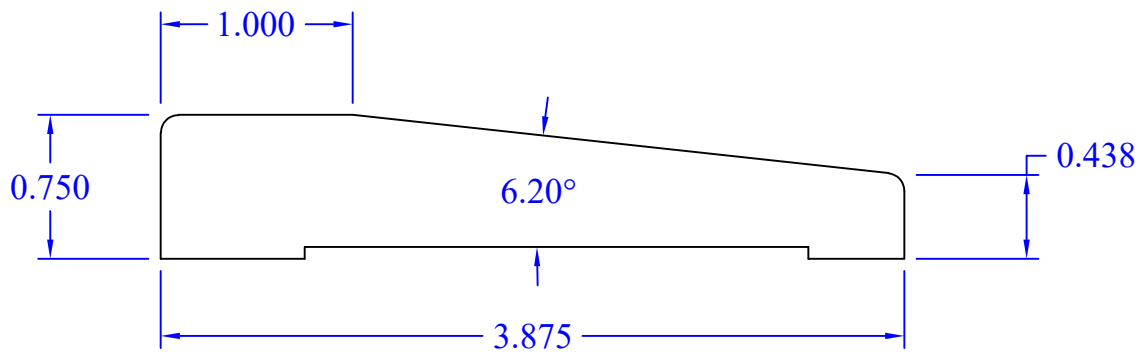

Creative Woodworking N.W., Inc.

1036 S.E. Taylor * Portland, Oregon 97214
Phone:(503) 230-9265 * Fax:(503) 232-9082
www.Creativewoodworkingnw.com

CASG1052

3/4" x 3-7/8"