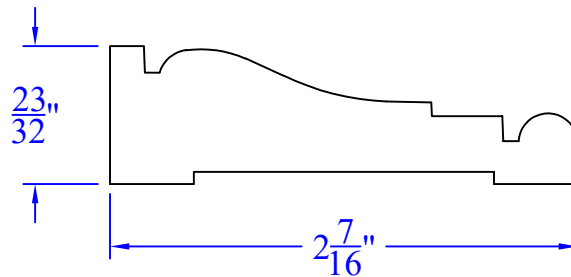

Creative Woodworking N.W., Inc.

1036 S.E. Taylor * Portland, Oregon 97214
Phone:(503) 230-9265 * Fax:(503) 232-9082
www.Creativewoodworkingnw.com

CASG1053

$23/32$ " x $2-7/16$ "