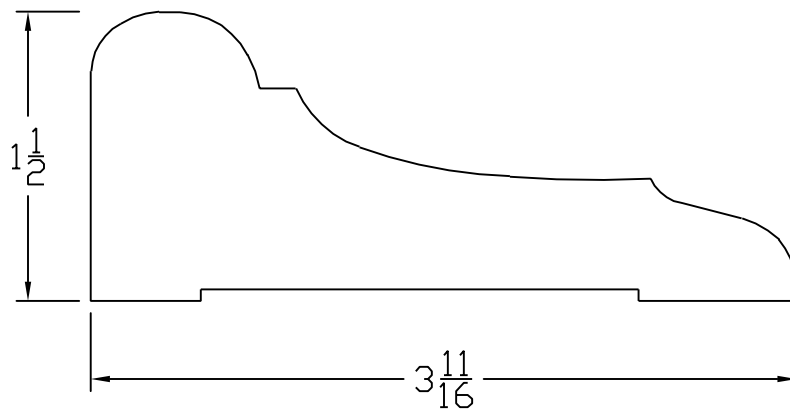

# Creative Woodworking N.W., Inc.

1036 S.E. Taylor \* Portland, Oregon 97214

Phone:(503) 230-9265 \* Fax:(503) 232-9082

www.Creativewoodworkingnw.com

CASG107

1 1/2" X 3 11/16"

ARTEK