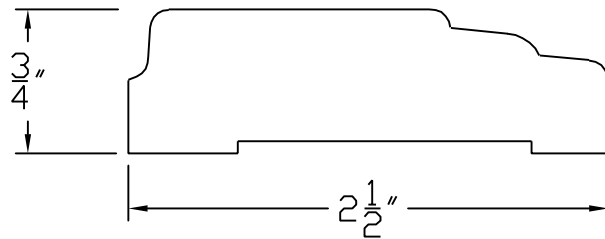

# Creative Woodworking N.W., Inc.

1036 S.E. Taylor \* Portland, Oregon 97214

Phone:(503) 230-9265 \* Fax:(503) 232-9082

[www.Creativewoodworkingnw.com](http://www.Creativewoodworkingnw.com)

CASG121

3/4" X 2 1/2"