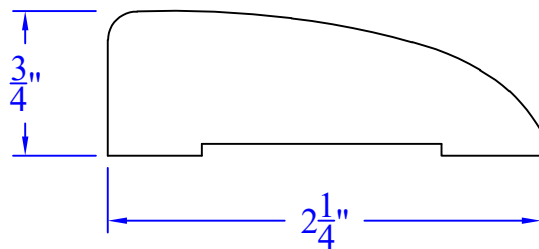

Creative Woodworking N.W., Inc.

1036 S.E. Taylor * Portland, Oregon 97214
Phone:(503) 230-9265 * Fax:(503) 232-9082
www.Creativewoodworkingnw.com

CASG123
3/4" x 2-1/4"